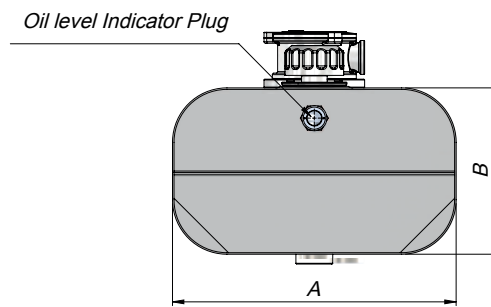

TECHNICAL DATA

STEEL OIL TANK - Flat/Rear Mounted with filter

TECHNICAL DATA

Code	Volume (Lt)	A	B	C	D	E	F
Tank FM-20	20	370	220	250	G1"	100	75
Tank FM-25	25	370	270	300		100	75
Tank FM-35	35	370	220	400		100	75
Tank FM-50	50	360	320	500		150	100
* Tank FM-60	60	360	300	600	G1" 1/4"	150	100