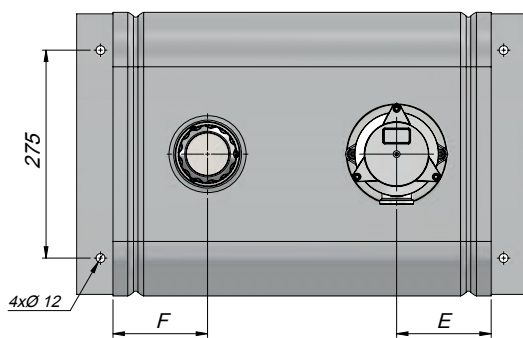

TECHNICAL DATA

STEEL OIL TANK - Flat/Rear Mounted with filter

TECHNICAL DATA

Code	Volume (Lt)	A	B	C	D	E	F
Tank FM-20	20	370	220	250	G1"	100	75
Tank FM-25	25	370	270	300		100	75
Tank FM-35	35	370	220	400		100	75
Tank FM-50	50	360	320	500		150	100
* Tank FM-60	60	360	300	600	G1" 1/4"	150	100