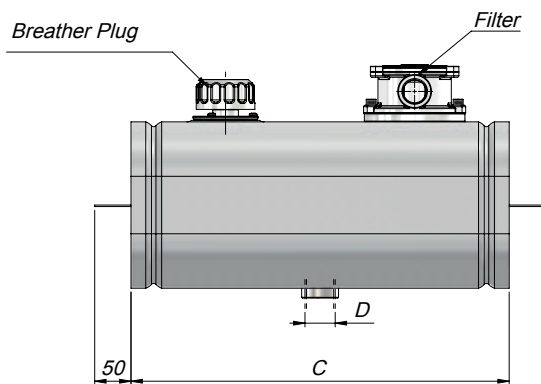

TECHNICAL DATA

STEEL OIL TANK - Flat/Rear Mounted with filter

TECHNICAL DATA

Code	Volume (Lt)	A	B	C	D	E	F
Tank FM-20	20	370	220	250	G1"	100	75
Tank FM-25	25	370	270	300		100	75
Tank FM-35	35	370	220	400		100	75
Tank FM-50	50	360	320	500		150	100
* Tank FM-60	60	360	300	600	G1" 1/4"	150	100