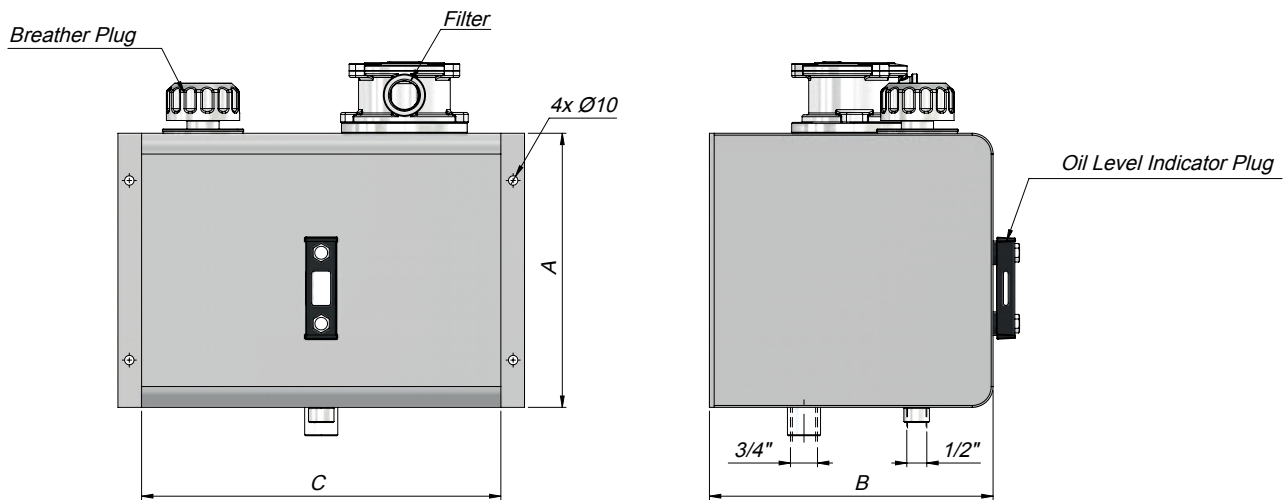

TECHNICAL DATA

STEEL OIL TANK - Side Mounted with filter

TECHNICAL DATA

Code	Volume (Lt)	A	B	C
Tank SM-15	15	265	290	285
Tank SM-25	25	265	290	400
Tank SM-30	30	265	290	450
Tank SM-40	40	475	290	330
Tank SM-60	60	475	290	490
* Tank SM-80	80	475	290	650