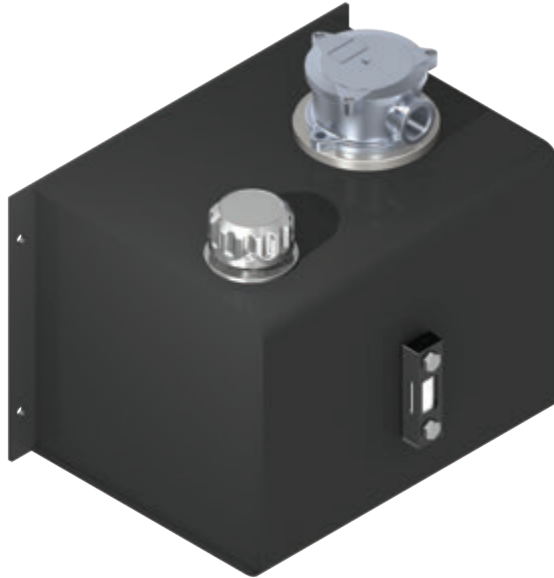

TECHNICAL DATA

STEEL OIL TANK - Side Mounted with filter

TECHNICAL DATA

Code	Volume (Lt)	A	B	C
Tank SM-15	15	265	290	285
Tank SM-25	25	265	290	400
Tank SM-30	30	265	290	450
Tank SM-40	40	475	290	330
Tank SM-60	60	475	290	490
* Tank SM-80	80	475	290	650